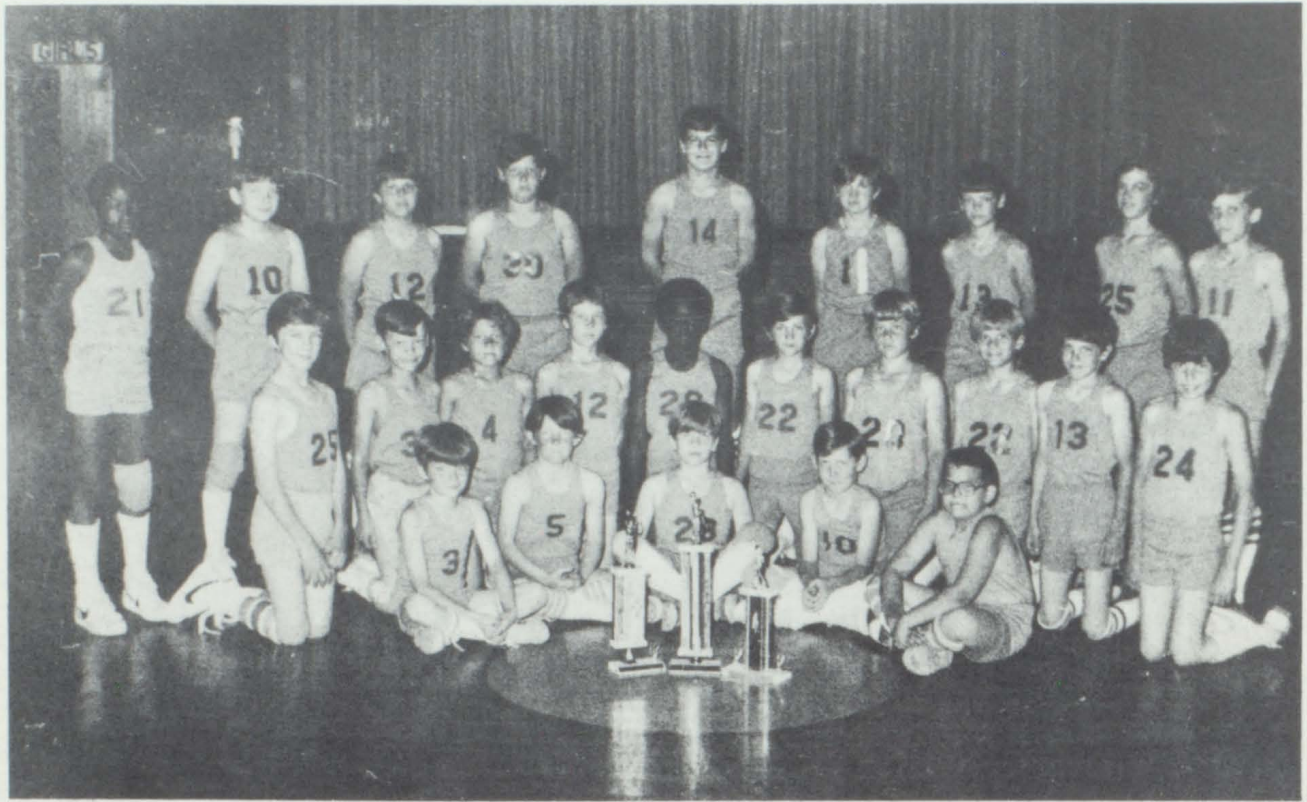

PEE-WEE BOYS BASKETBALL

Back row: Dee Larry, Brian Timmons, Larry Restelle, Jason Humphrey, Mitchell Collins, Eddie Phillips, Richard Smith, Ronald Bolt, Greg Hamilton **Middle row:** Todd Debose, Charlie Smith, Craig Hale, Sidney Davis, Mark Robertson, Brad Huff, Dewayne Hamilton, Clay Lightfoot, Martin Restelle, Kevin Calhoun **Front row:** Gerald Ritchie, Wade Kennedy, Hank Craft, Tommy Jones, Danny Craft